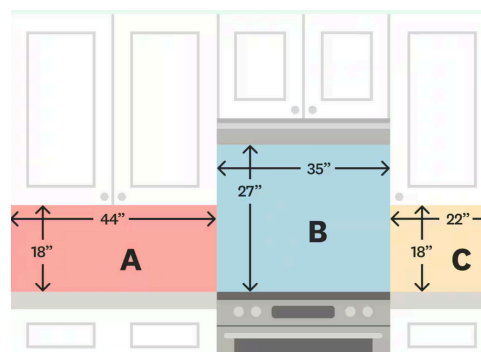

Make an appointment to meet with a tile specialist

To your appointment please bring your elevation drawings or hand drawings of backsplash areas with accurate measurements. We also suggest bringing cabinet and countertop samples, flooring sample or photos, and anything else which will aid in backsplash color/material selection (faucet, hardware, and lighting styles & finishes).