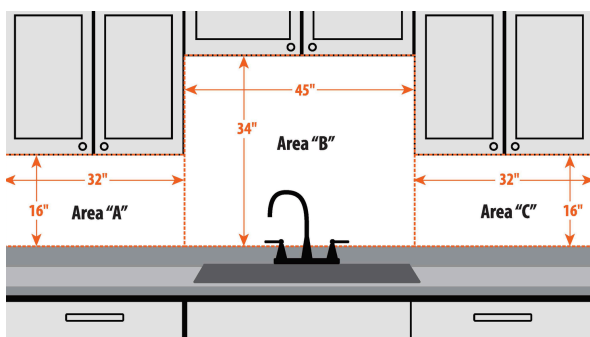

Make an appointment to meet with a tile specialist

To your appointment please bring your elevation drawings or hand drawings of backsplash areas with accurate measurements. We also suggest bringing cabinet and countertop samples, flooring sample or photos, and anything else which will aid in backsplash color/material selection (faucet, hardware, and lighting styles & finishes).